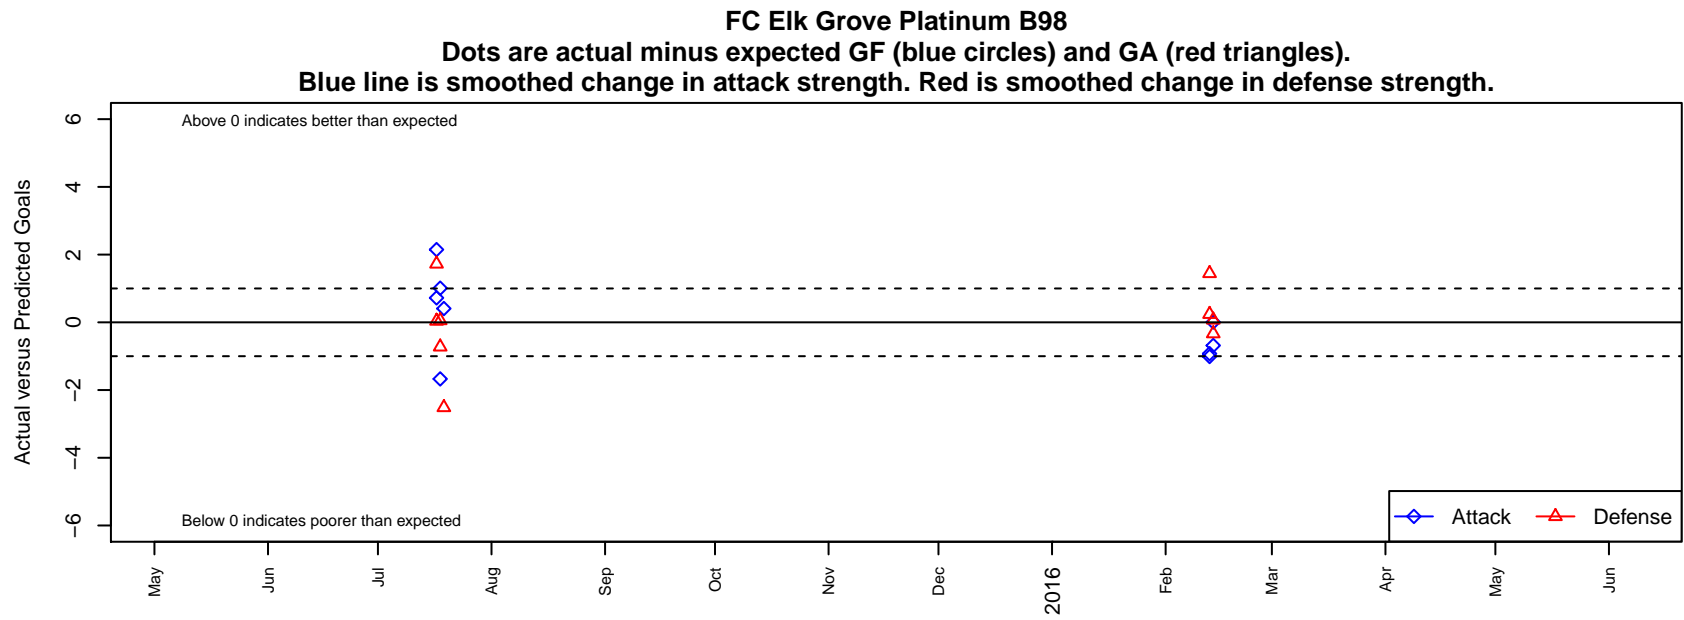

FC Elk Grove Platinum B98

, CAN
B98 total strength=1521
attack=7.2 defense=20.54

alt names used:
FC ELK GROVE98B PLATINUM 1
FC ELK GROVEPLATIMNUM 1

Venues played:
2015 Davis Legacy College Showcase Champi
2015 Vegas Mayors Showcase adidas-east

**attack and defense variance (black dot)
relative to other teams
and top 10 in region**

**attack and defense rating
relative to others at age
and all opponents in last 13 months**

**attack and defense rating
relative to others at age
and all opponents in last 13 months**

Performance relative to 13 month average

Performance relative to 13 month average

Distribution of opponents
 Red = Lose zone, Blue = Win zone, Green = Even
 Black line separates win/lose zones

lot. A=Neither has attack advantage, B=Opponent has both attack and defense advantage, C=Opponent has both attack and defense disadvantage, D=Both have